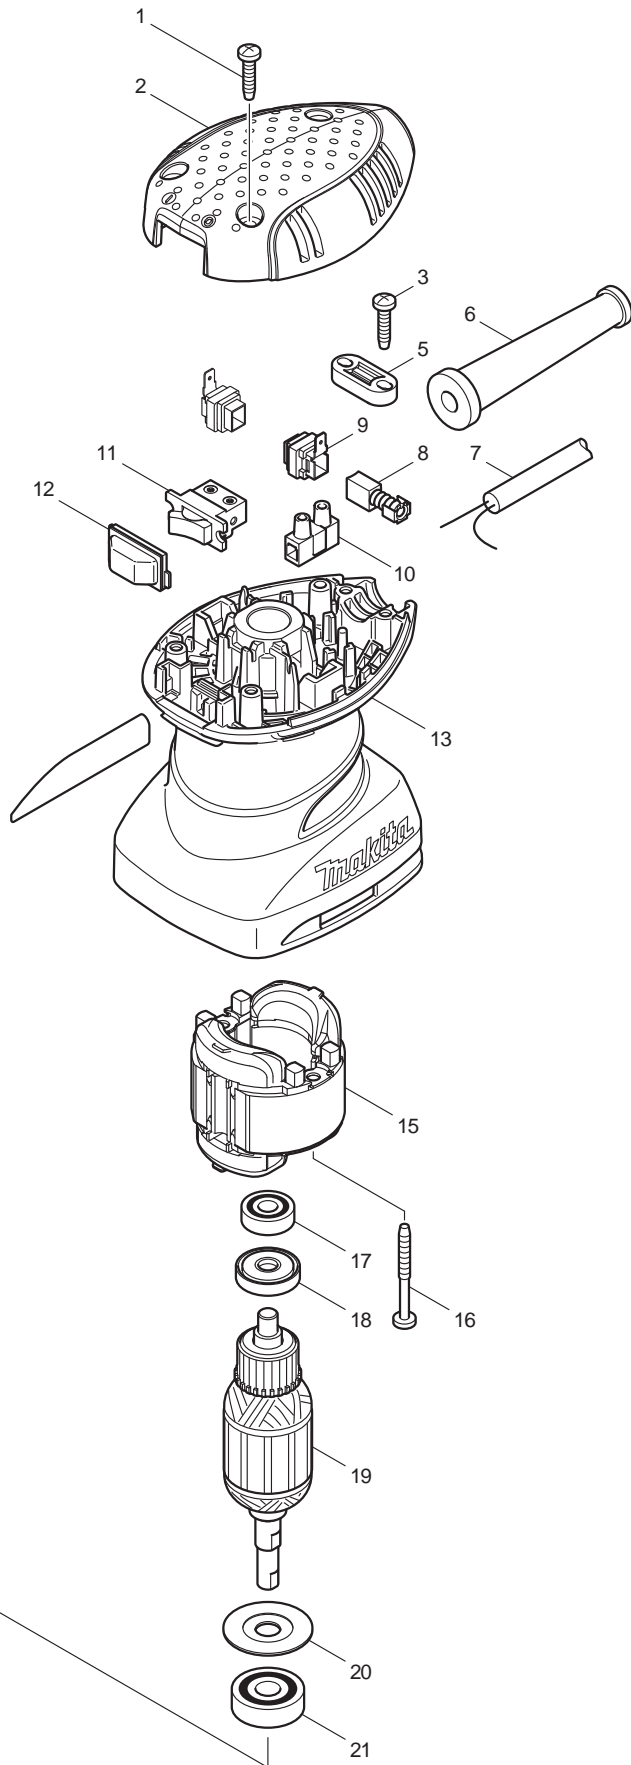

11- 2009

BO4555K

1/4 SHEET FINISHING SANDER

Item No	Type	Ref	Part No	Description	Qty	Unit
1			265995-6	TAPPING SCREW 4X18	3	PC.
2			450071-1	TOP COVER	1	PC.
3			265995-6	TAPPING SCREW 4X18	2	PC.
5			687123-7	STRAIN RELIEF	1	PC.
6			682569-2	CORD GUARD 8-85	1	PC.
7			664881-2	CORD W/PLUG 2P-18-2.0M, SJO	1	PC.
8	1		191927-6	CARBON BRUSH CB-407 2PC/SET, W/O ORIGIN - N/L/A	1	SET
	2		195007-0	CARBON BRUSH CB-407 2PC/SET, W/O ORIGIN	1	SET
9			643995-0	BRUSH HOLDER	2	PC.
10			654532-5	TERMINAL BLOCK 1P	1	PC.
11			651527-9	SWITCH	1	PC.
12			424039-3	SWITCH COVER	1	PC.
13			158373-6	MOTOR HOUSING COMPLETE	1	PC.
15			593646-4	FIELD ASS'Y 115V	1	PC.
15		INC.	654069-2	RECEPTACLE	2	PC.
16			266048-4	TAPPING SCREW 4X40	2	PC.
17			210034-7	BALL BEARING 607LLB	1	PC.
18			681652-2	INSULATION WASHER	1	PC.
19			515706-2	ARMATURE ASS'Y 115V	1	PC.
		INC.		Item No. 17,18,20,21		
20			267806-1	WASHER 9	1	PC.
21			211092-6	BALL BEARING 629DDW	1	PC.
22			450070-3	BEARING BOX	1	PC.
23			265995-6	TAPPING SCREW 4X18	4	PC.
24			241671-6	FAN 63	1	PC.
25			450069-8	FAN GUIDE	1	PC.
26			266020-6	TAPPING SCREW 4X12	2	PC.
27			162259-8	LEVER COMPLETE	2	PC.
28			265995-6	TAPPING SCREW 4X18	2	PC.
29			424023-8	SPONGE SLEEVE 9	4	PC.
30			213983-7	O RING 4	4	PC.
31			318151-8	FOOT	4	PC.
32			213983-7	O RING 4	4	PC.
33			424038-5	SPONGE 6X185X3	1	PC.
34			450067-2	BASE	1	PC.
35			211131-2	BALL BEARING 6001DDW	1	PC.
36			313141-6	BALANCER	1	PC.
37			912117-6	COUNTERSUNK HEAD SCREW M4X12	1	PC.
38			213510-0	O RING 36	1	PC.
39			158323-1	PAD COMPLETE	1	PC.
40			266020-6	TAPPING SCREW 4X12	4	PC.

ACCESSORIES

- See catalogue or visit www.makita.ca for more optional accessories -

A01			166078-4	DUST BAG	1	PC.
	Opt.		135222-4	DUST BAG ASSY	1	PC.
		INC.		Item No. A01 - A04		
A02			257202-1	RING 25	1	PC.
A03			416063-0	DUST BAG NOZZLE	1	PC.
A04			416064-8	DUST NOZZLE	1	PC.
A05			450066-4	PUNCH PLATE	1	PC.
A06			824806-0	PLASTIC CARRYING CASE	1	PC.
		INC.	163455-1	LATCH	2	PC.
		INC.	419360-3	HANDLE	1	PC.