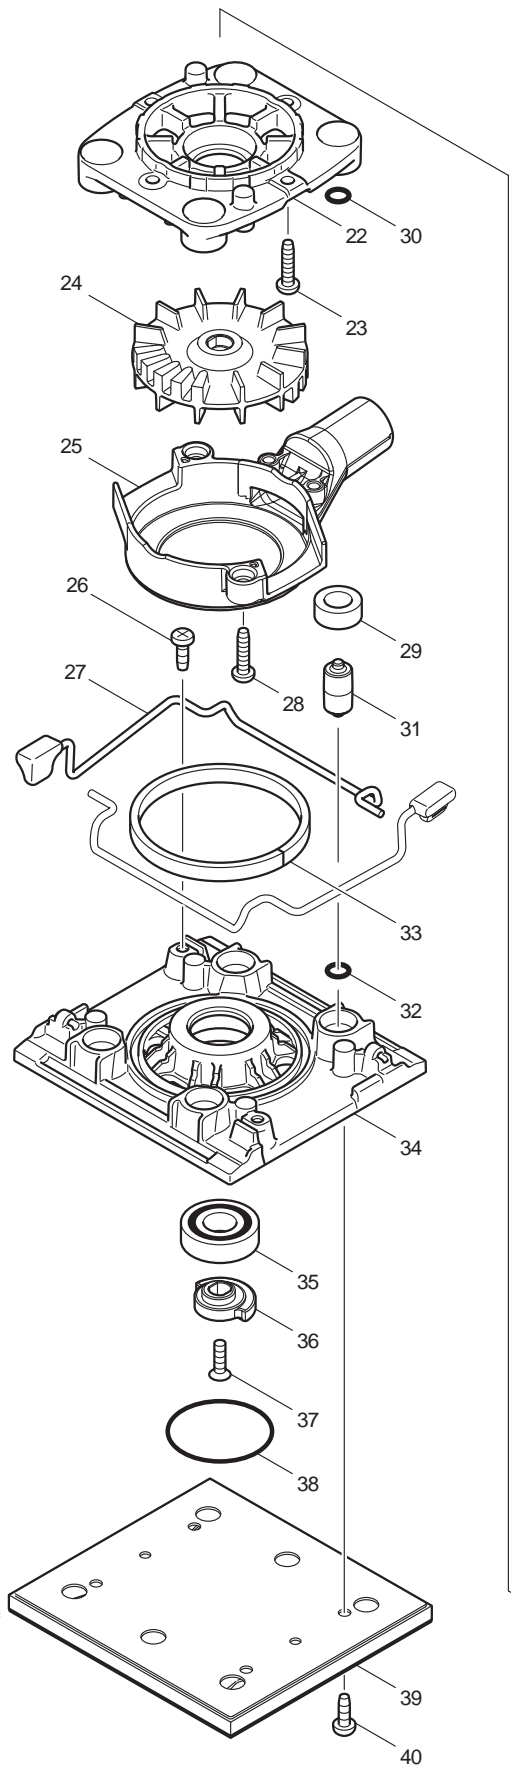

11- 2009

BO4555K

1/4 SHEET FINISHING SANDER

Item No	Type	Ref	Part No	Description	Qty	Unit
1			265995-6	TAPPING SCREW 4X18	3	PC.
2			450071-1	TOP COVER	1	PC.
3			265995-6	TAPPING SCREW 4X18	2	PC.
5			687123-7	STRAIN RELIEF	1	PC.
6			682569-2	CORD GUARD 8-85	1	PC.
7			664881-2	CORD W/PLUG 2P-18-2.0M, SJO	1	PC.
8	1		191927-6	CARBON BRUSH CB-407 2PC/SET, W/O ORIGIN - N/L/A	1	SET
	2		195007-0	CARBON BRUSH CB-407 2PC/SET, W/O ORIGIN	1	SET
9			643995-0	BRUSH HOLDER	2	PC.
10			654532-5	TERMINAL BLOCK 1P	1	PC.
11			651527-9	SWITCH	1	PC.
12			424039-3	SWITCH COVER	1	PC.
13			158373-6	MOTOR HOUSING COMPLETE	1	PC.
15			593646-4	FIELD ASS'Y 115V	1	PC.
15		INC.	654069-2	RECEPTACLE	2	PC.
16			266048-4	TAPPING SCREW 4X40	2	PC.
17			210034-7	BALL BEARING 607LLB	1	PC.
18			681652-2	INSULATION WASHER	1	PC.
19			515706-2	ARMATURE ASS'Y 115V	1	PC.
		INC.		Item No. 17,18,20,21		
20			267806-1	WASHER 9	1	PC.
21			211092-6	BALL BEARING 629DDW	1	PC.
22			450070-3	BEARING BOX	1	PC.
23			265995-6	TAPPING SCREW 4X18	4	PC.
24			241671-6	FAN 63	1	PC.
25			450069-8	FAN GUIDE	1	PC.
26			266020-6	TAPPING SCREW 4X12	2	PC.
27			162259-8	LEVER COMPLETE	2	PC.
28			265995-6	TAPPING SCREW 4X18	2	PC.
29			424023-8	SPONGE SLEEVE 9	4	PC.
30			213983-7	O RING 4	4	PC.
31			318151-8	FOOT	4	PC.
32			213983-7	O RING 4	4	PC.
33			424038-5	SPONGE 6X185X3	1	PC.
34			450067-2	BASE	1	PC.
35			211131-2	BALL BEARING 6001DDW	1	PC.
36			313141-6	BALANCER	1	PC.
37			912117-6	COUNTERSUNK HEAD SCREW M4X12	1	PC.
38			213510-0	O RING 36	1	PC.
39			158323-1	PAD COMPLETE	1	PC.
40			266020-6	TAPPING SCREW 4X12	4	PC.

ACCESSORIES

- See catalogue or visit www.makita.ca for more optional accessories -

A01			166078-4	DUST BAG	1	PC.
	Opt.		135222-4	DUST BAG ASSY	1	PC.
		INC.		Item No. A01 - A04		
A02			257202-1	RING 25	1	PC.
A03			416063-0	DUST BAG NOZZLE	1	PC.
A04			416064-8	DUST NOZZLE	1	PC.
A05			450066-4	PUNCH PLATE	1	PC.
A06			824806-0	PLASTIC CARRYING CASE	1	PC.
		INC.	163455-1	LATCH	2	PC.
		INC.	419360-3	HANDLE	1	PC.